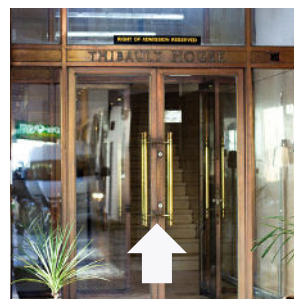

2 St George's Mall Thibault House, 9th Floor Cape Town CBD 8000

Type "Thibault House" into your Uber app
You will be dropped off just down the road
from our entrance.

Walk toward Dragon Loans at the bottom of
Thibault House, passing The Heriot Apartment
Building and Dis-Chem on your right. Thibault
House entrance is in the corner, in between
Dragon Loans and the back entrance of the
Fountains Hotel.

Upon your arrival at the reception, please
sign in with the concierge before taking the
the elevator to Pressure Cooker Studios on
the 9th floor.